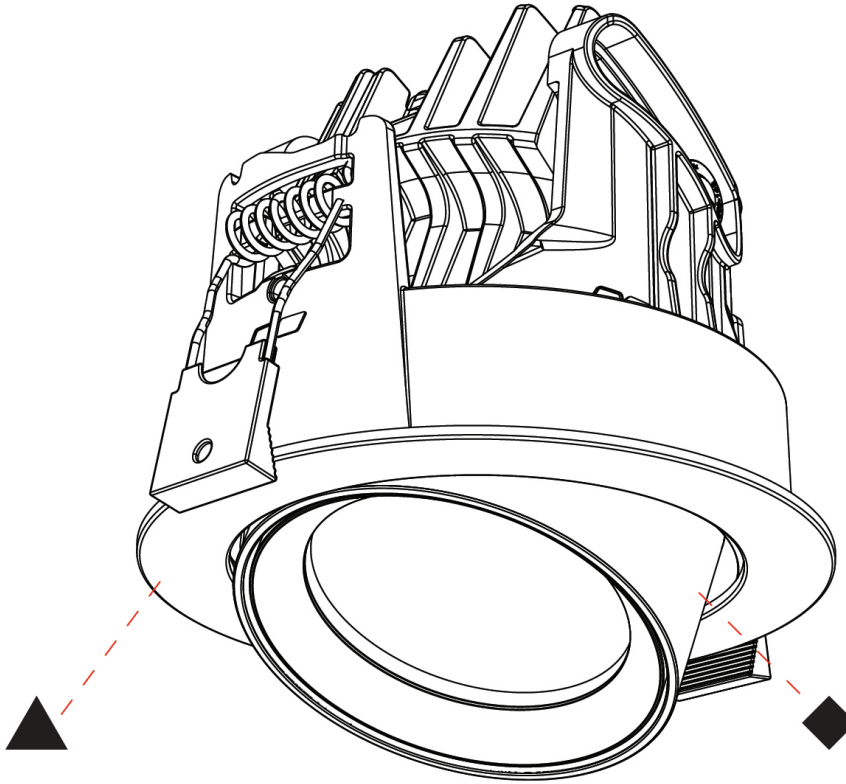

CENTRIQ ROUND ADJUSTABLE RECESSED

A35974-

PROJECT	_____
TYPE	_____
SPECIFIER	_____
QUANTITY	_____
DATE	_____