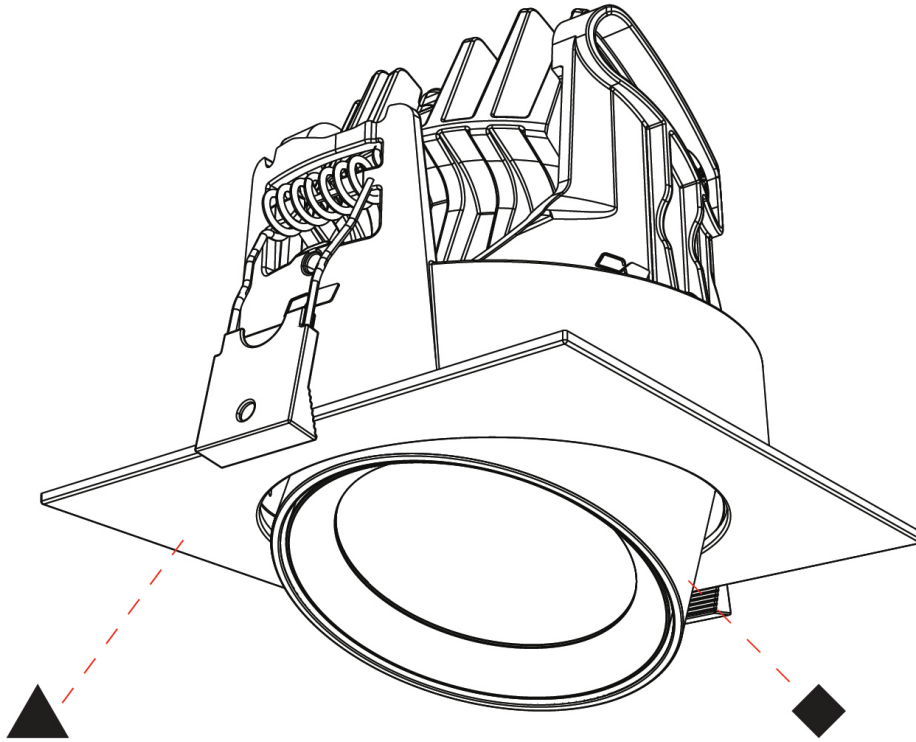

CENTRIQ SQUARE ADJUSTABLE RECESSED

A35982-

PROJECT

TYPE

SPECIFIER

QUANTITY

DATE

A