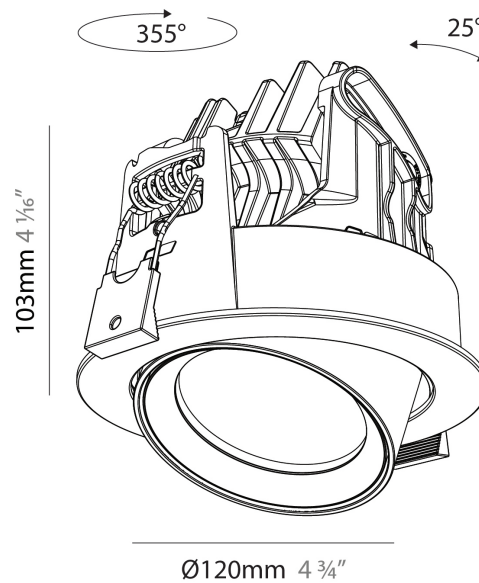

Series: Centriq
Subseries: Centriq Round Adjustable
Brand: Prolicht
Division: Architectural
Mounting Type: Recessed
Mounting Location: Ceiling
Subcategory: Spots

PHYSICAL

Shape: Cylinder
Diameter (mm): 120
Diameter (in): 4 3/4
Height (mm): 105
Height (in): 4 1/8
Min. Recessing Depth (mm): 120
Min. Recessing Depth (in): 4 3/4
Light Distribution: Adjustable / Direct
Weight (kg): 0.649
Diffuser: Lens Pack - No Lens / Opal / Linear Spread Lens / Honeycomb / Spread Lens
Fixture Finish: SSR / BKV / CWI / CRY / HAB / LAG / UFT / ITA / RUA / RUR / MIC / FTG / MYG / TWT / LOD / PUS / FRO / FUP / KIA / POP / BLS / SPG / MEY / GOH / GUM / CHC / COM / ABZ / JAG / OBR / MOS / ROR
Fixture Material: Aluminum
Cut-out Measurements: Dia. 112mm / 4 7/16"

ELECTRICAL

Lamp Type: LED (Zhaga Standard)
Input Wattage (W): 20.5
Total Output Wattage (W): 18.1
Dimming: Tri-Mode (Non-Dimming and Phase Dimming (120Vac only) and 0-10V Dimming)
Driver Included: Yes
Driver Location: Recessed Housing
Driver Type: Constant Current - Universal
Driver Class: Class 2
Input Voltage (V): 120 - 277
Constant Current (MA): 500

LED

Color Temperature (*K): 2700 / 3000 / 3500 / 4000
Max. Delivered Lumen (lm): 1432 / 1542 / 1432 / 1636
Nominal Lumen (lm): 1668 / 1797 / 1868 / 1907
CRI: >90 CRI
Lamp Life (hrs): 50000

OPTICAL

Reflector°: 10
Adjustability: Rotational 350°; Tilt 90°

RATINGS AND CERTIFICATIONS

Certified By: Certified for North American Standards
IP rating: IP20